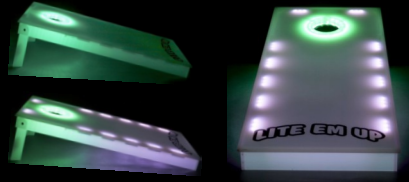

**Illuminated Glo-Board\* - All Weather Welded Construction\* - Waterproof LED's - Dual Stage Lighting\* - Sto-Away Leg - Stainless Steel Hardware - No Cords..No Plugs  
Glo-Boards Include Our Super Brite Target Zone with 16 LED's!**

LIGHTNING White

VOLCANO Red

KRYPTONITE Green

Why Buy Boards You Can Only Play Half The Time? **WHEN YOU CAN LITE 'EM UP**

Play Up to 14 hours using a Single 9v battery! (included) Waterproof LED's Glo For Over 50,000 hours!

**Choose Your Glo-Board Model & Color:** The 2'x4' **-TOURNAMENT-** Considered Regulation Size by Most Players- \$259

Our 2'x3' **"TAILGATOR"** - Popular for it's Portability and Challenging Smaller Playing Surface - \$229

Lite 'Em Up **GLO-Bags** Complete Your Nite Game Experience! Set of 8 Only \$49  
**GO GREEN & Save Some Green** - Rechargeable Batteries and Wall Charger available

**Dual Stage Lighting\*** - Create 2 or More Colors on Each Board! Lite the Target Zone, The Platform, Or BOTH for an AMAZING Effect! \$279 & Up  
(Runway Lites Feature with 36 LED's in **Kryptonite Green** & Lightning White pictured below )